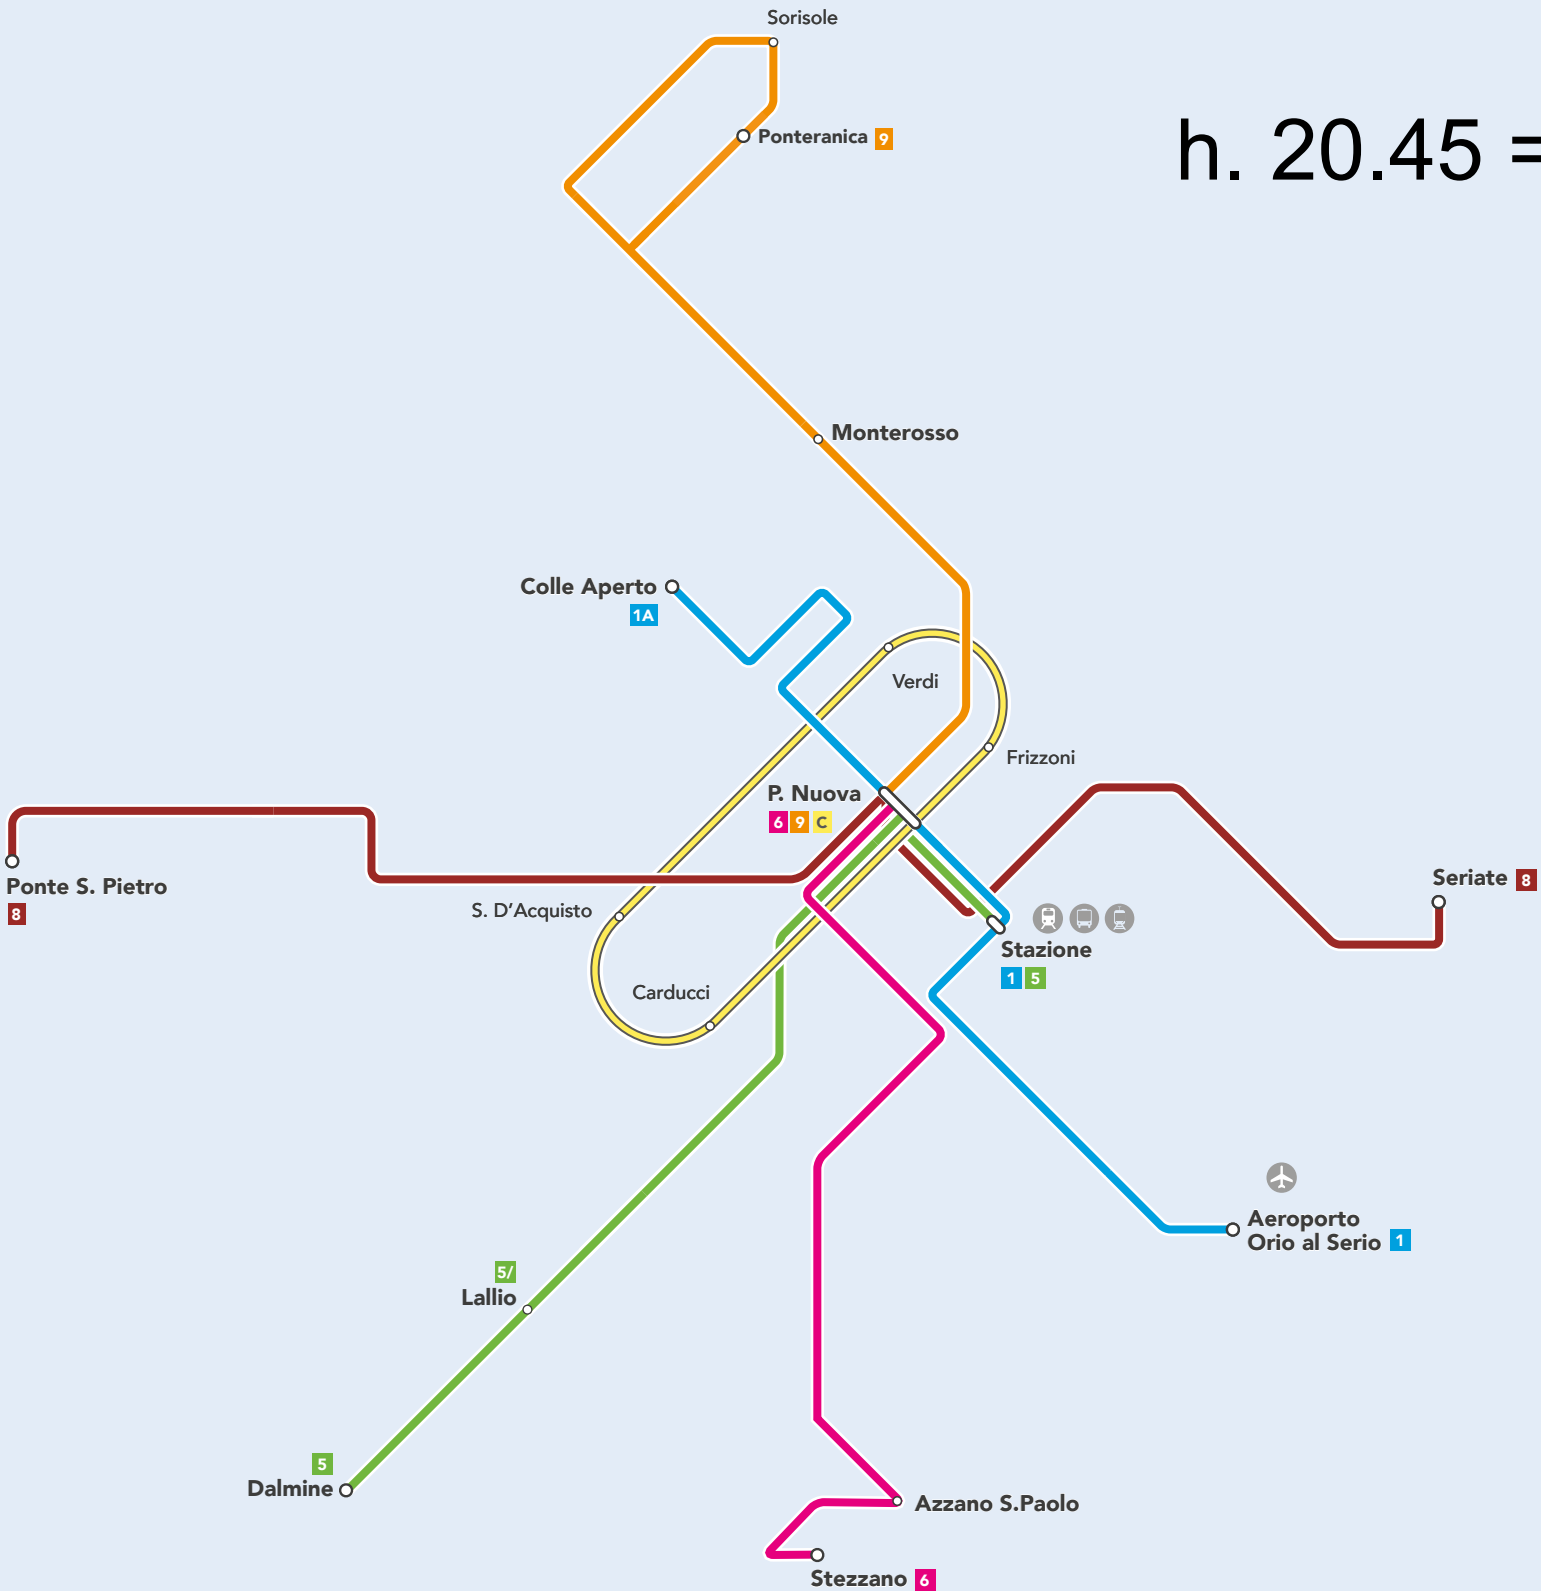

h. 20.45 =>

Servizio serale

Night service

-  **Autobus** Bus
-  **Linee bus serali**
Night bus service
-  **Fermata bus**
Bus stop
-  **Capolinea bus**
Bus Terminus
-  **Stazione FS**
Train Station